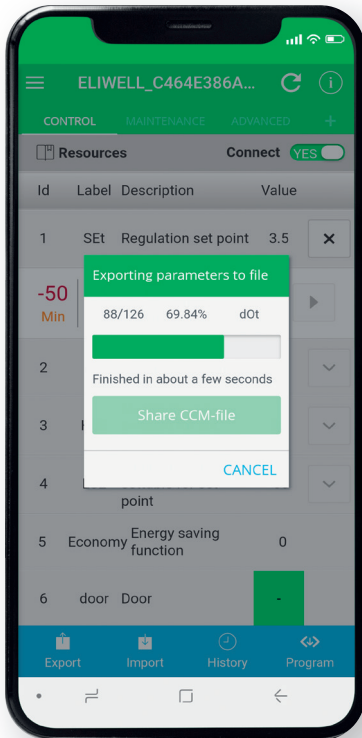

IDNext

✧ The next generation controller for cooling equipment ✧

Commissioning
via mobile

Electronic
fans control

Modular
defrost

LED lights
management

Variable speed
compressors

Natural & new
refrigerants

Life Is On

eliwell[™]
by Schneider Electric

IDNext

✧ Easy and fast commissioning with Eliwell AIR app ✧

SMART USER INTERFACE

Available from any device through Bluetooth Dongle*

EASY SETTING & SUPPORT

Configuration map sharing

LOCAL DATALOGGING MANAGEMENT

Memory download & sharing

* accessory to be ordered separately

Learn more about Eliwell AIR

IDNext

✧ A new design offering you more ✧

LARGER DISPLAY & DIGITS

6 TOUCH BUTTONS
& 11 ICONS