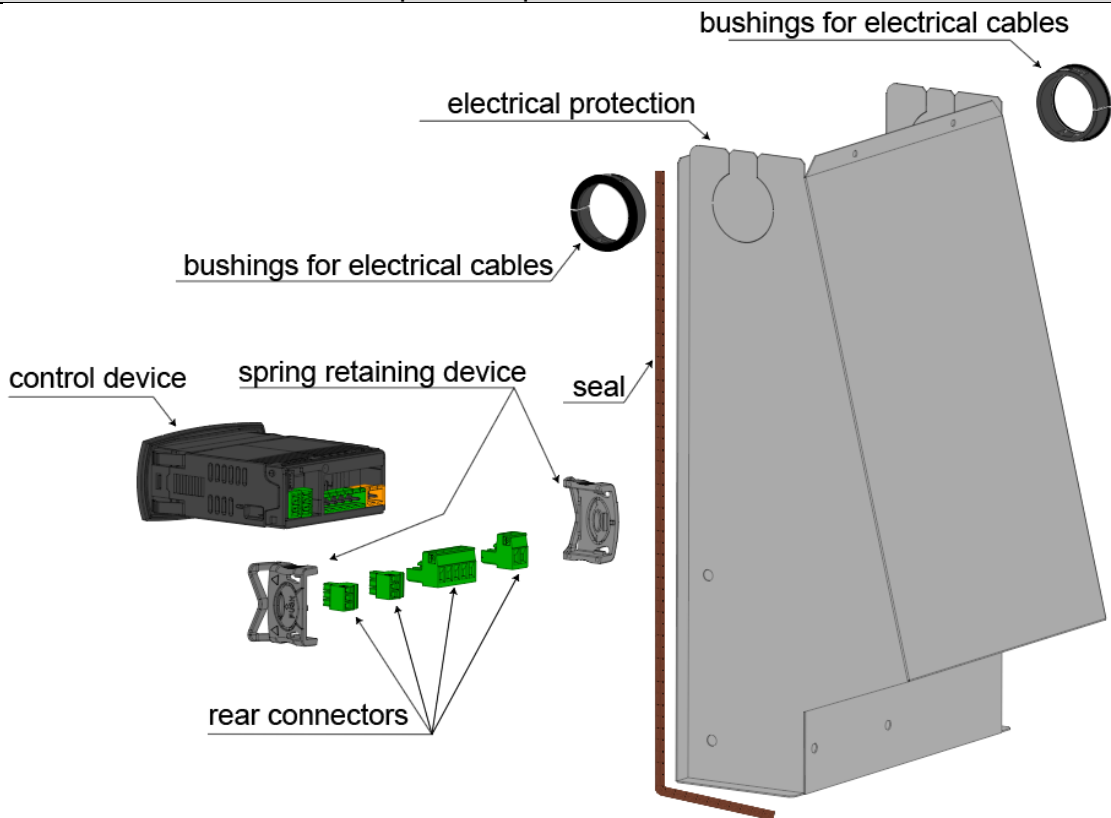

TECHNICAL BULLETIN

Doc Nr: VTX2022_08
Date: 21/07/2023
Issued by: TTS/Field Quality – Refrigeration
Edition: 2

Subject	<u>New generation digital controller “iJF” in Refrigeration</u> <u>Product Range replacing “IR33” digital controller</u>
Model / PNC / Type reference	<ul style="list-style-type: none"> • Standard Cabinet – single/double door – refrigerated / freezer • Full list of Models / PNCs available in the APPENDIX
Symptom of fault	-
Root cause	-
Solution	-
Action in Factory	<ul style="list-style-type: none"> • The new control device iJF replaces the old IR33 device control • Field support documentation updated
Date or s/n of introduction	Serial nr. 24120006
Action in Field	<p>In case of units with Serial nr. prior 24120006, when ir33 digital controller is replaced, use the iJF RETROFIT KIT for fulfilling the installation requirements of the new controller</p> <p>For units manufactured with Serial nr. after 24120006 or where the digital controller ir33 has been already replaced by the above-mentioned kit, directly order the spare part code for iJF controller available in the updated spare parts catalogue</p> <p>Spare codes 093532_093434_093329 NO LONGER AVAILABLE</p> <p>Refer to the below instructions in case of digital controller replacement</p>
Spare parts	097586 (iJF RETROFIT KIT)

Use the new kit to replace the old controller.

List of components present in the kit **097586**:

All components are available in the spare parts catalogue

TECHNICAL BULLETIN

IMPORTANT:

- Old and new digital controllers have different electrical back connections.
- By following the wiring diagram (which you need to download from the online system), you can connect the cables to the new controller, which is already equipped with all the connectors: it is advisable to make the connection to the new controller one cable at a time.
- **Attention:** only the rear connection part of the control device is changed, the other wiring remains unchanged.