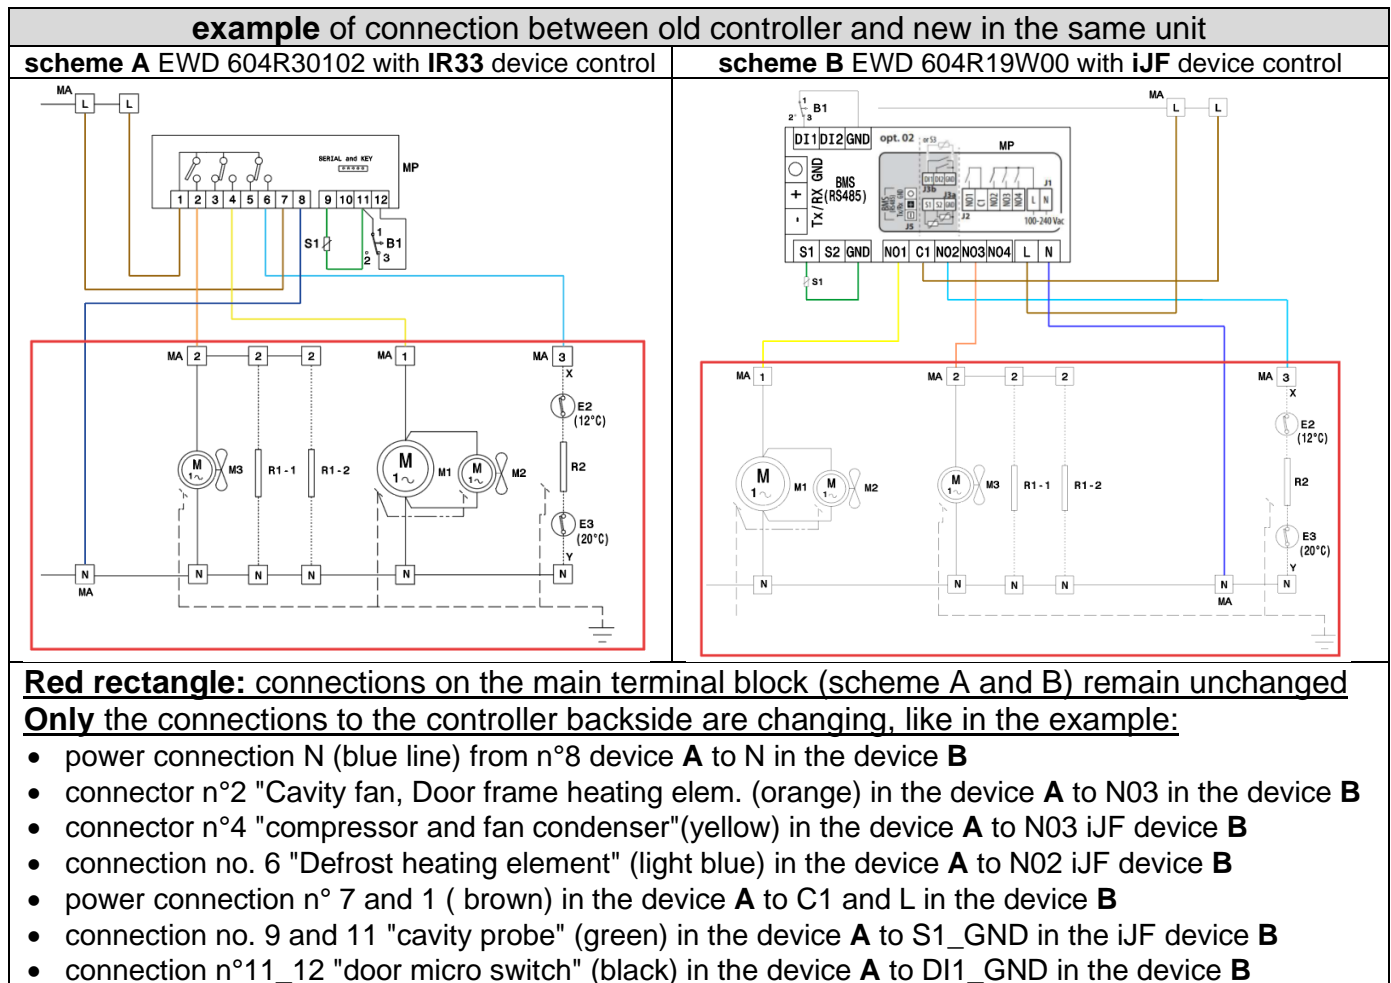

Use the new kit to replace the old controller.

List of components present in the kit **097586**:

All components are available in the spare parts catalogue

TECHNICAL BULLETIN

IMPORTANT:

- Old and new digital controllers have different electrical back connections.
- By following the wiring diagram (which you need to download from the online system), you can connect the cables to the new controller, which is already equipped with all the connectors: it is advisable to make the connection to the new controller one cable at a time.
- **Attention:** only the rear connection part of the control device is changed, the other wiring remains unchanged.

IMPORTANT: A **new parameter map** must be loaded on the iJF controller. The new parameter map can be downloaded from Agelux/Toolbox/WebDoc, and applied to the new controller by flashing it using the NFC technology through a smartphone where a dedicated APP is installed: REFER TO THE SERVICE MANUAL code 595R75100 Ed.2.0.0.