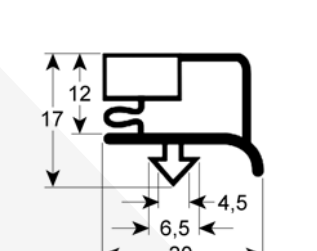

Passar till: Alpeninox, Asskühl, Dexion, Electrolux, Emmepi, Everlasting, Groen, Groen USA, Ilsa, Lainox, Mareno, MBM-Italia, Mondial, Polaris, Whirlpool, Zanussi

Passar till: Afinox, ALASKA, Alpeninox, Dexion, Emmepi, Foster, Friulinox, Isa, Lohberger, Mercatus, Nordcap, Polaris, Studio 54, Zoin

Passar till: Afinox, Electrolux, Everlasting, Isa, Nordcap, Studio 54, Unifrigor, Whirlpool, Zanussi

Passar till: Angelo-Po, Asskühl, C&D, Enofrigo, Everlasting, Frenox, GEMM, Ilsa, IRF, Isa, Izmak, Studio 54, Zanussi

Passar till: Coldmaster, Emmepi, GEMM, IARP, Icematic, Mondial, Scotsman, Simag, Tecfrigo, Whirlpool

Passar till: C&D, Cookmax, Desmon, Diamond, Emmepi, GIGA, Groen, Groen USA, IARP, Iberna, Ilsa, IRF, Mondial, Scotsman, Tefcold, Unifrigor, Framec

0072

0073

0074

Passar till: Angelo-Po, C&D, Dexion, Electrolux, Emmepi, Enofrigo, Everlasting, Fagor, Fiochetti, Gelart, GEMM, Iberna, IRF, Isa, MBM-Italia, Sagi, Zanussi, Kitchen Aid

0075

Passar till: Angelo-Po, C&D, Emmepi, Fagor, Gelart, Isa, Nordcap, Sagi

Passar till: Bonnet, GEMM, IME Turbo, Mach, Mafrol, Williams, Gamko

Passar till: Tecfrigo S.P.A.

0079