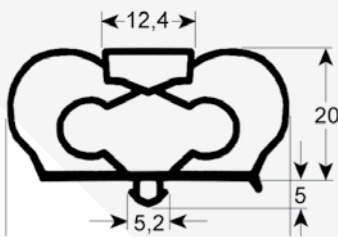

0088

Passar till: Cooking-Systems, Infrico