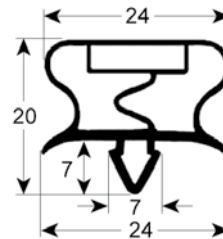

0086

Passar till: Bonnet, Coldline, Cool-Compact, Foster, Frenox, Friulinox, GEMM, Ilsa, IME Turbo, Irinox, Palux, Thirode, Viessmann, Williams, Eisfink, Gram