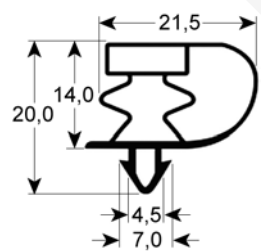

Passar till: Alpeninox, Asskühl, Dexion, Electrolux, Emmepi, Everlasting, Groen, Groen USA, Ilsa, Lainox, Mareno, MBM-Italia, Mondial, Polaris, Whirlpool, Zanussi

Passar till: Afinox, ALASKA, Alpeninox, Dexion, Emmepi, Foster, Friulinox, Isa, Lohberger, Mercatus, Nordcap, Polaris, Studio 54, Zoin

Passar till: Afinox, Electrolux, Everlasting, Isa, Nordcap, Studio 54, Unifrigor, Whirlpool, Zanussi

Passar till: Angelo-Po, Asskühl, C&D, Enofrigo, Everlasting, Frenox, GEMM, Ilsa, IRF, Isa, Izmak, Studio 54, Zanussi

Passar till: Coldmaster, Emmepi, GEMM, IARP, Icematic, Mondial, Scotsman, Simag, Tecfrigo, Whirlpool

Passar till: C&D, Cookmax, Desmon, Diamond, Emmepi, GIGA, Groen, Groen USA, IARP, Iberna, Ilsa, IRF, Mondial, Scotsman, Tefcold, Unifrigor, Framec

0072

0073

0074

Passar till: Angelo-Po, C&D, Dexion, Electrolux, Emmepi, Enofrigo, Everlasting, Fagor, Fiochetti, Gelart, GEMM, Iberna, IRF, Isa, MBM-Italia, Sagi, Zanussi, Kitchen Aid

0075

Passar till: Angelo-Po, C&D, Emmepi, Fagor, Gelart, Isa, Nordcap, Sagi

0076

Passar till: Bonnet, GEMM, IME Turbo, Mach, Mafrol, Williams, Gamko

Passar till: Tecfrigo S.P.A.