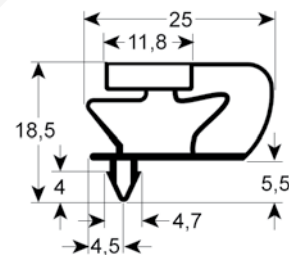

MAGNETLISTER "TRYCK IN"

- Alla mått i mm

0045

0046

Passar till: Öztiryakiler

0047

0048

Passar till: Coreco, Fagor

0049

Passar till: Incold

0050

0051

0052

Passar till: Asskühl, Sagi

0053

0054

0055

0056

0057

0058

Passar till: Amatis, Inomak

0059

Passar till: Coreco, Fagor