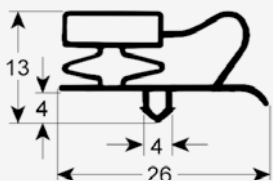

0048

Passar till: Coreco, Fagor